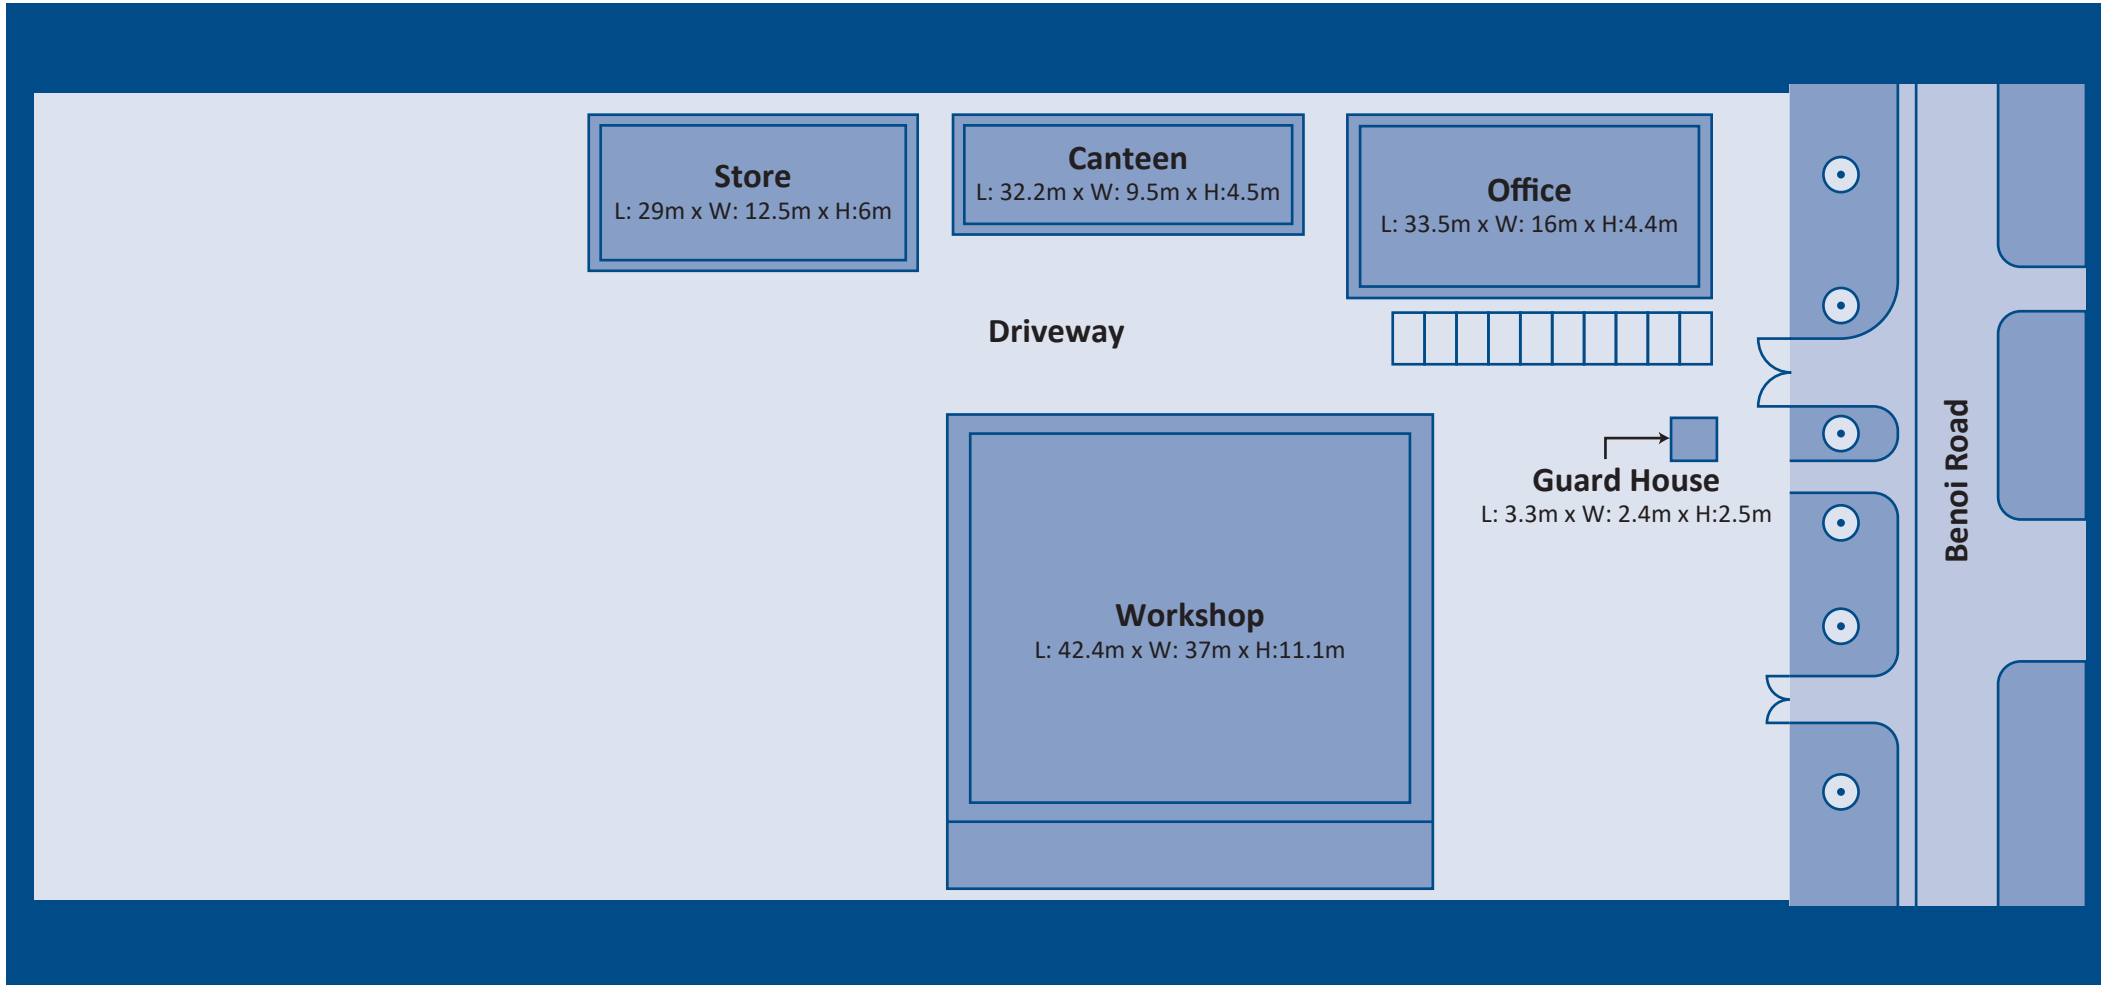

Yard Size : 30,924 sq m

Drydock

Capacity : 5,000 dwt

Size : Length 105m x Width 18.5m x Depth 8m
(Depth 5m at 0m tide)

Slipway Length 120m x Width 24m

Wharf Length 60m x Depth 5m at 0m tide

Workshop

Hull : Length 110m x Width 28m

Piping : Length 57m x Width 13m

Prefab : Length 60m x Width 18m

Cranes

Gantry : 1 x 100/75 T

Hull Workshop : 2 x 20/5T

Mobile Shed : 2 x 6T

Workshop : 1 x 5T, 1 x 10T

Store

Length 15m x Width 36m

Strategic Marine™

Built to work.

Our facility

Facilities

Yard Size : 12,774 sq m

Workshop

Length 42.4m x Width 37m x Height 11.1m

Office

Length 33.5m x Width 16m x Height 4.4m

Canteen

Length 32.2m x Width 9.5m x Height 4.5m

Store

Length 29m x Width 12.5m x Height 6m

Guard House

Length 3.3m x Width 2.4m x Height 2.5m